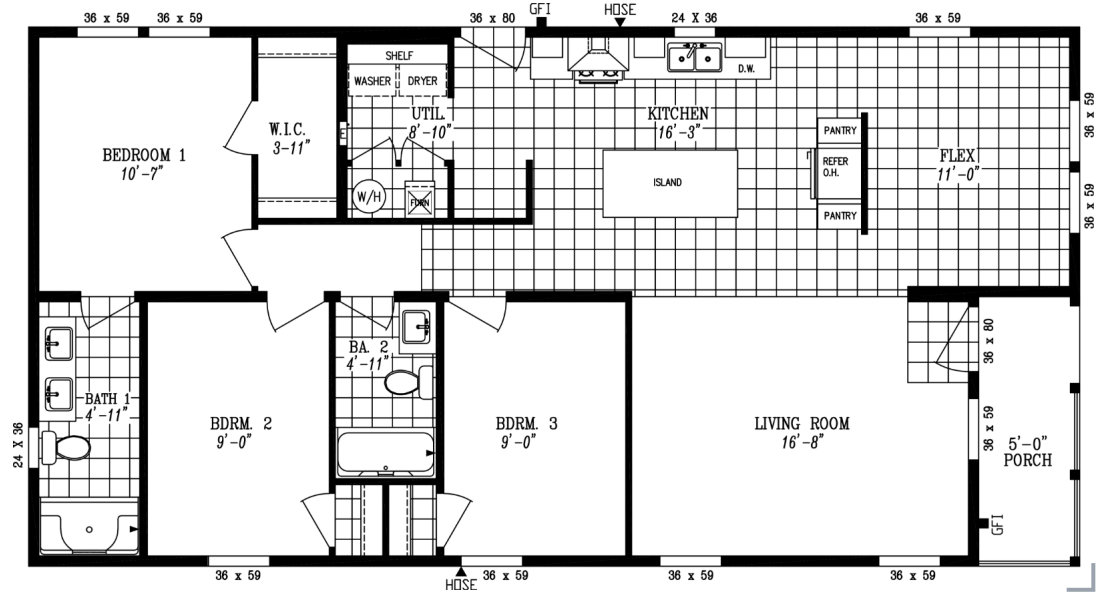

THE TEMPO SERIES

The Tempo

Johnny B Goode

27' x 52'

DIMENSIONS

1,320 sf

LIVING SPACE

3

BEDROOMS

2

BATHROOMS

OVERVIEW

52' Double Wide with Corner Porch for Sale

Heritage Home Center

(425) 353-5464

or Request Firm Quote

EMAIL US

01 FLOOR PLAN

1,320 SQ FT · 27' x 52'

02 FRONT ELEVATION

The Tempo Johnny B Goode

3 Bedrooms | 2 Bathrooms | 1,320 sq ft

STANDARD FEATURES

- ✓ 8' Tall Ceilings
- ✓ LP SmartSide Panel Siding with 5/50 Year Warranty
- ✓ Weather Resistant House Wrap Under Siding
- ✓ Sherwin Williams Paint, both Interior and Exterior
- ✓ Tape and Texture Drywall with Square Corners
- ✓ 2" x 6" Exterior Walls Tempo
- ✓ Energy Star Rated Home
- ✓ Hardwood Cabinets with 42" Tall Overhead Cabinets
- ✓ 6" Recessed LED Lighting
- ✓ Ceiling Fan Ready in Living Room and Bedrooms
- ✓ Fiberglass Tubs and Showers
- ✓ Stainless Steel Appliances featuring 18 cu. ft. Top Freezer
- ✓ Pfister Faucets Throughout featuring Stainless Steel Pull Down in Kitchen Faucet
- ✓ 36" Stainless Steel European Range Hood Tempo
- ✓ Congoleum LUX Vinyl Flooring
- ✓ Shaw 25 ounce Stain Resistant Carpet
- ✓ Kwikset Door Hardware featuring Thumbblatch Front Door
- ✓ Architectural Shingles with Lifetime Warranty (Limited)
- ✓ Programmable ecoBee Smart Thermostat
- ✓ Carrier SmartComfort Electric Furnace