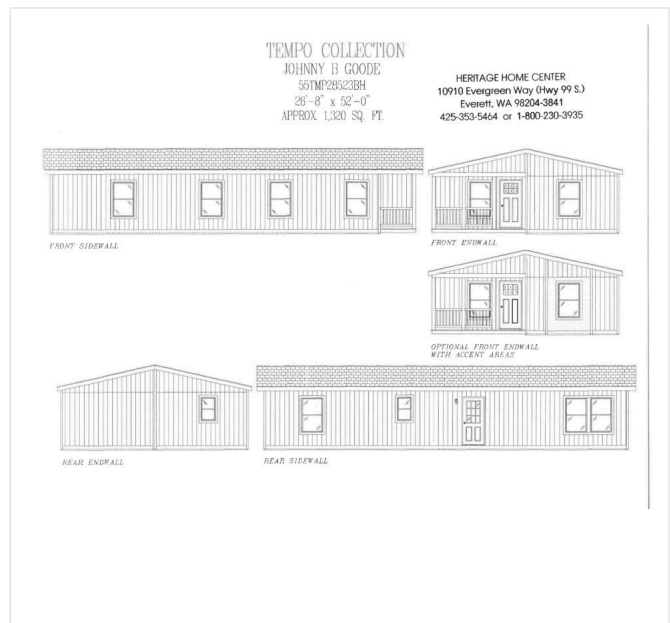

Photo 2

Heritage Home Center
Washington's Price and Volume Leader

(425) 353-5464

— CALL TO TOUR

[Request Firm Quote](#)

— EMAIL US

Features/specs subject to change.