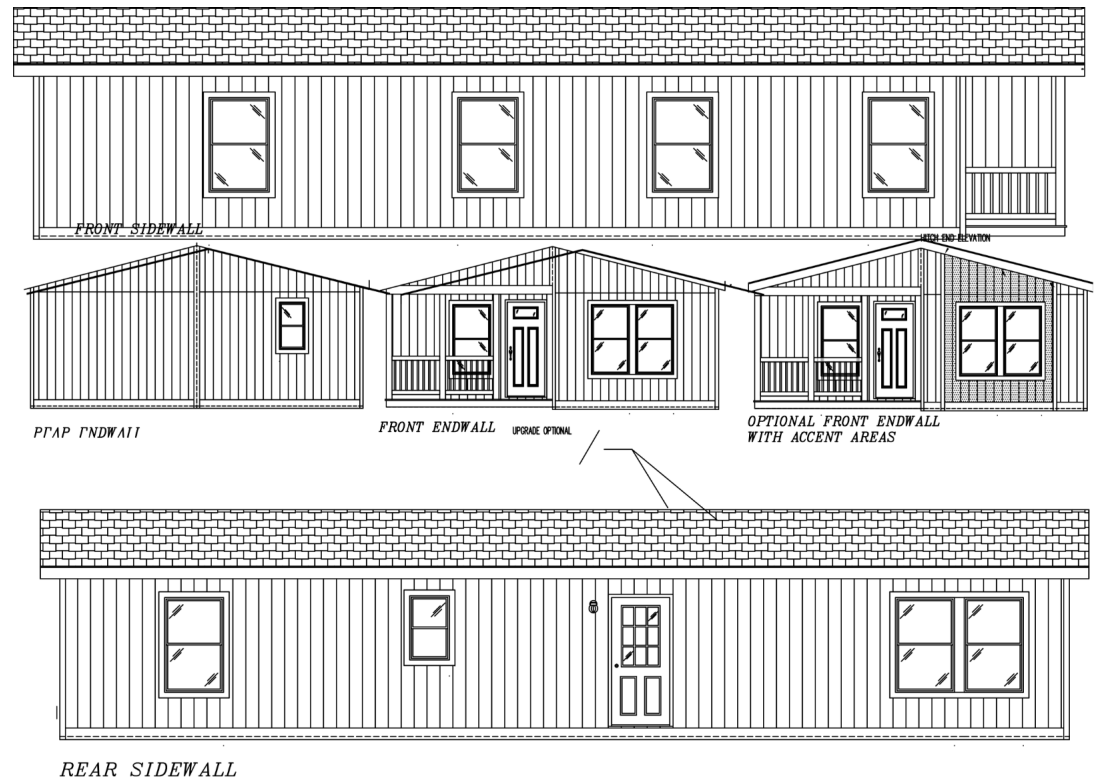

THE TEMPO SERIES

The Tempo

Johnny B Goode

27' x 52'

DIMENSIONS

1,320 sf

LIVING SPACE

3

BEDROOMS

2

BATHROOMS

OVERVIEW

52' Double Wide with Corner Porch for Sale

Heritage Home Center

(425) 353-5464

or Request Firm Quote

EMAIL US

01 FLOOR PLAN

1,320 SQ FT · 27' x 52'

02 FRONT ELEVATION

The Tempo Johnny B Goode

3 Bedrooms | 2 Bathrooms | 1,320 sq ft

STANDARD FEATURES

- ✓ 8' Tall Ceilings
- ✓ LP SmartSide Panel Siding with 5/50 Year Warranty
- ✓ Weather Resistant House Wrap Under Siding
- ✓ Sherwin Williams Paint, both Interior and Exterior
- ✓ Tape and Texture Drywall with Square Corners
- ✓ 2" x 6" Exterior Walls Tempo
- ✓ Energy Star Rated Home
- ✓ Hardwood Cabinets with 42" Tall Overhead Cabinets
- ✓ 6" Recessed LED Lighting
- ✓ Ceiling Fan Ready in Living Room and Bedrooms
- ✓ Fiberglass Tubs and Showers
- ✓ Stainless Steel Appliances featuring 18 cu. ft. Top Freezer
- ✓ Pfister Faucets Throughout featuring Stainless Steel Pull Down in Kitchen Faucet
- ✓ 36" Stainless Steel European Range Hood Tempo
- ✓ Congoleum LUX Vinyl Flooring
- ✓ Shaw 25 ounce Stain Resistant Carpet
- ✓ Kwikset Door Hardware featuring Thumbblatch Front Door
- ✓ Architectural Shingles with Lifetime Warranty (Limited)
- ✓ Programmable ecoBee Smart Thermostat
- ✓ Carrier SmartComfort Electric Furnace